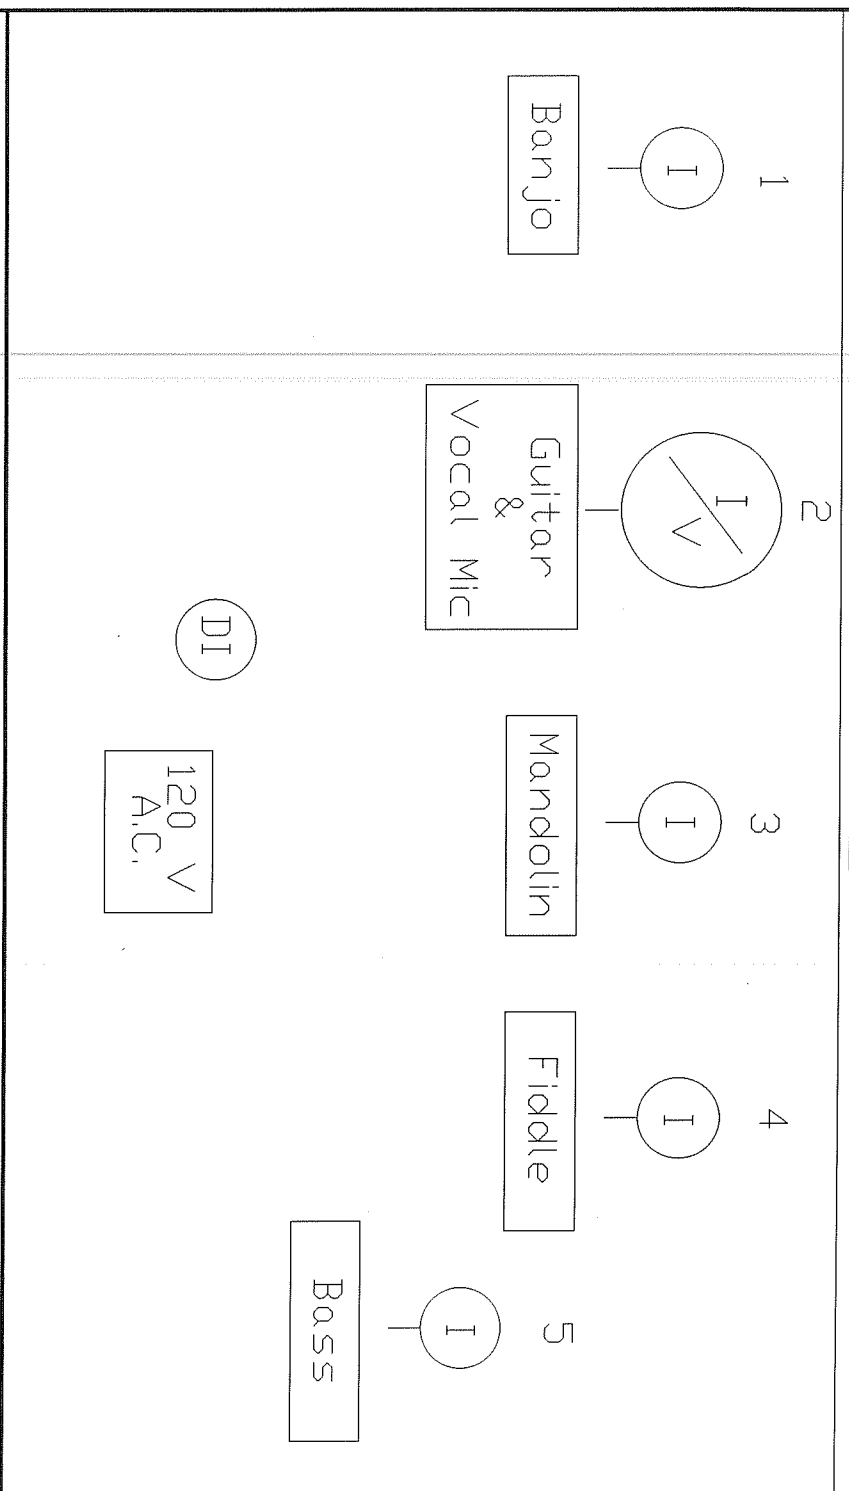

Audience

- 1 Small Condenser; Banjo
- 2 Shure Condenser (provided); Guitar and Vocals
- 3 Small Condenser; Mandolin
- 4 AKG Condenser (provided); Fiddle
- 5 Shure SM58; Bass

\*No Floor Monitors- We will supply IEM  
 \*All Boom Stands if Possible  
 I- Instrument  
 V- Vocals  
 DI- Direct Input for monitor sys.

Blue River  
 Stage Plot